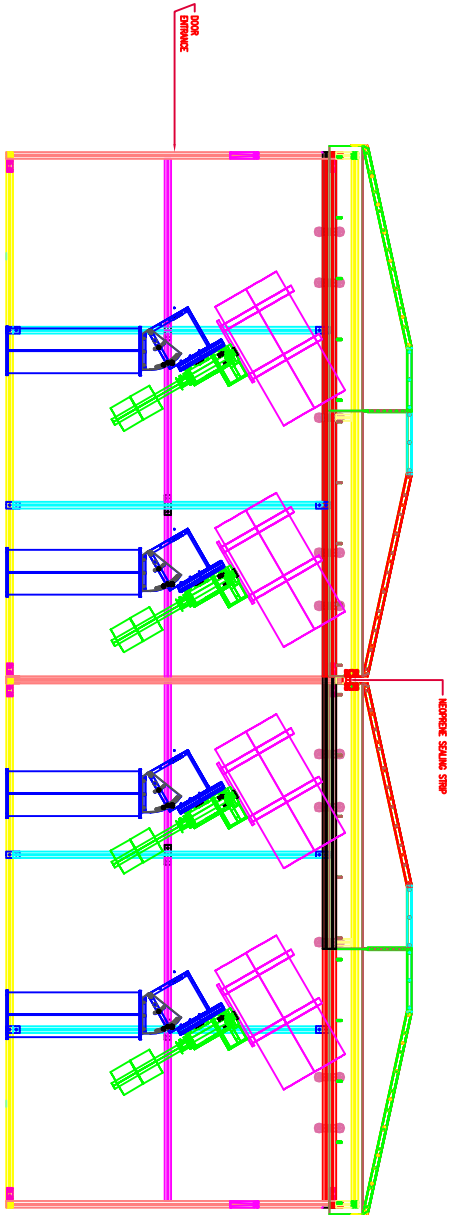

ROOF CLOSED SIDE VIEW
OBSERVATORY SHOWN WITH
4 PIERS AND 4 PARAMOUNT ME MOUNTS SUPPORTING
16" RC SCOPES

ROOF OPEN SIDE VIEW
OBSERVATORY SHOWN WITH
4 PIERS AND 4 PARAMOUNT ME MOUNTS SUPPORTING
16" RC SCOPES